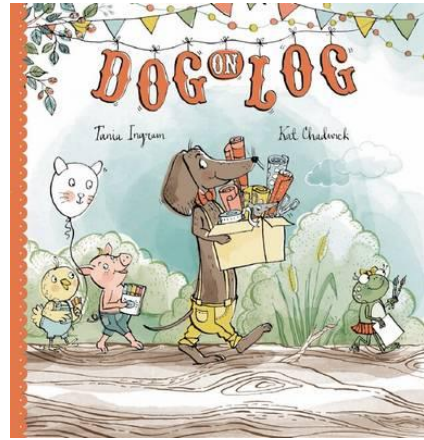

Make your own Animal Puppet

Dog

Cut out eyes, ears and nose.
Glue or tape features onto a
paper bag to make a dog
puppet. Draw a mouth (and a
tongue if you wish!) and your
dog is ready to play!