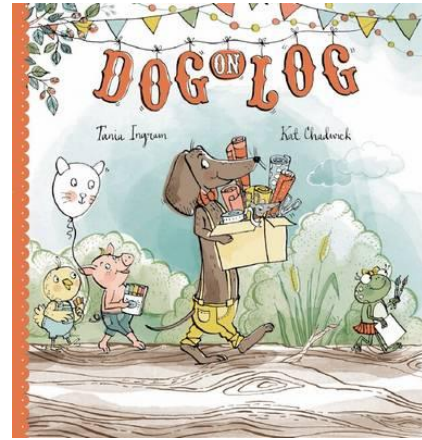

Make your own Animal Puppet

Frog

Cut out eyes and nose. Glue or tape features onto a paper bag to make a frog puppet. Draw a mouth and your frog is ready to play!