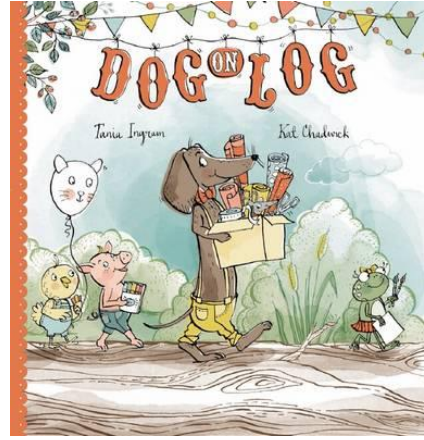

Make your own Animal Puppet Teddy Bear

Cut out eyes, ears and nose.
Glue or tape features onto a
paper bag to make a teddy bear
puppet. Draw a mouth and your
teddy bear is ready to play!